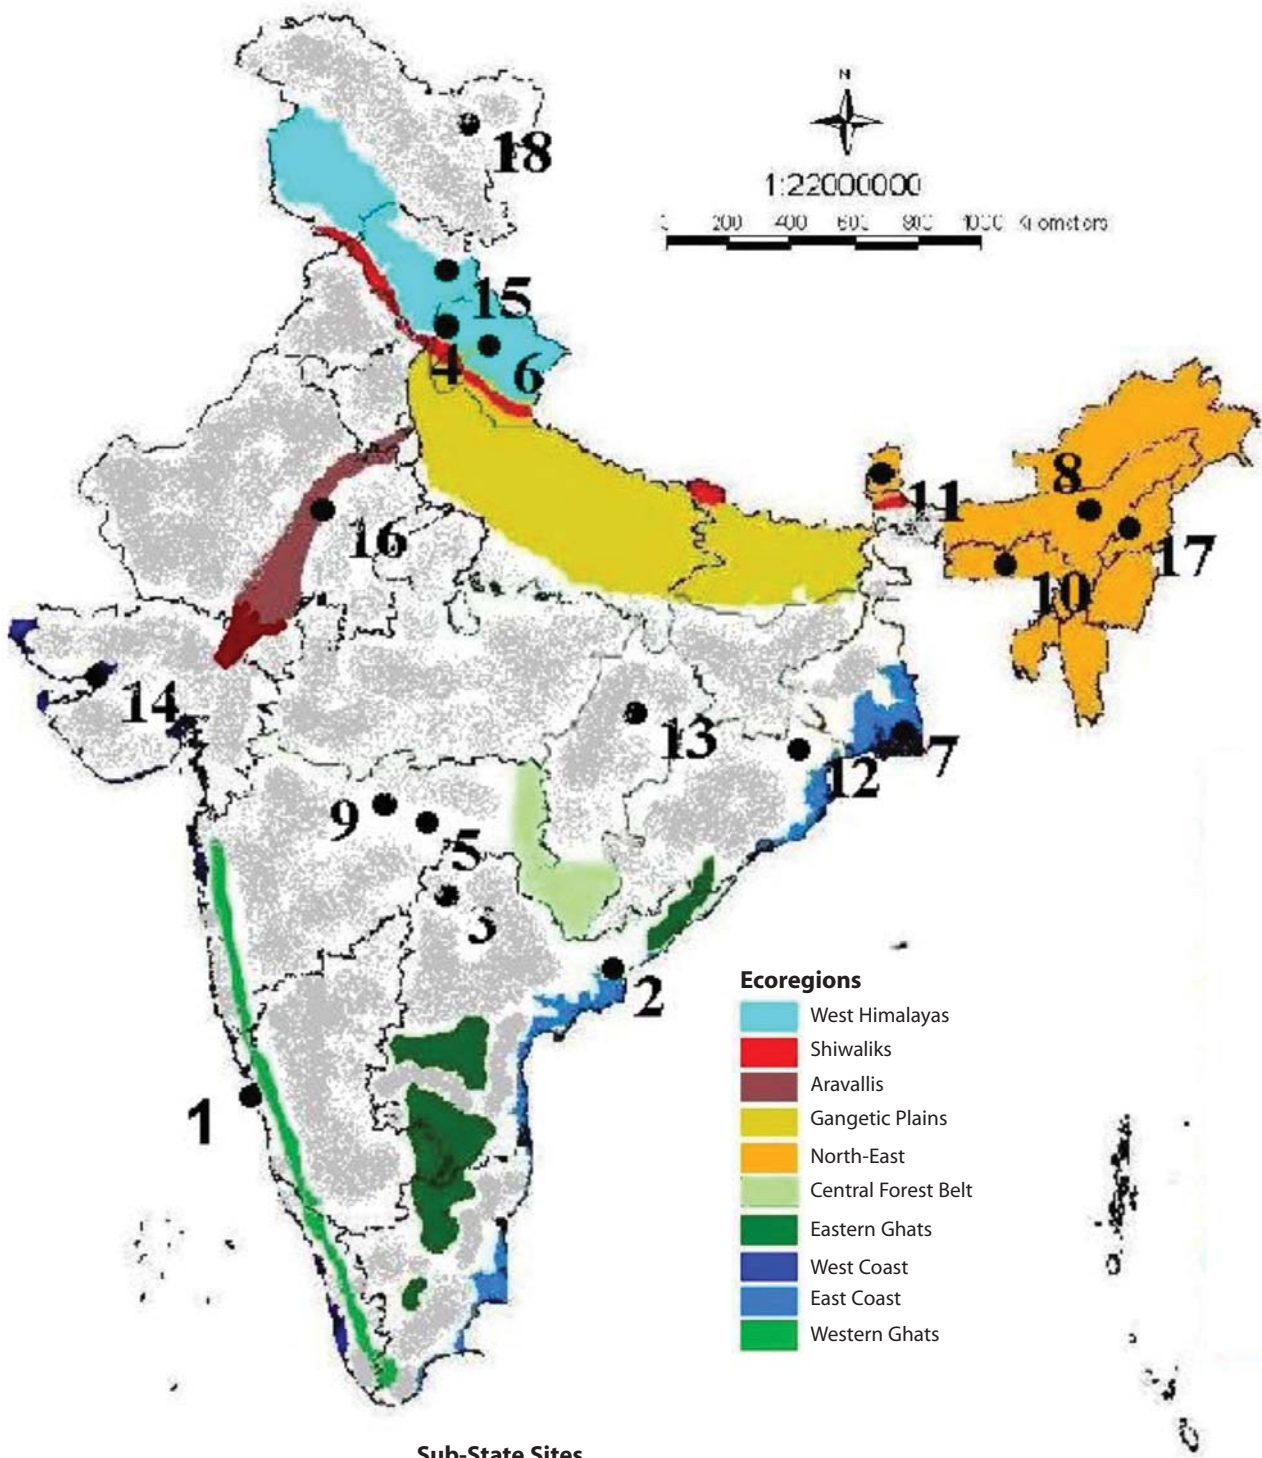

NBSAP Sites

Sub-State Sites

- | | | |
|-----------------------|---------------------|------------------|
| 1. Uttara Kannada | 7. Sunderbans | 13. Bilaspur |
| 2. North Coastal Belt | 8. Karbi-Anglong | 14. Kachchh |
| 3. Andhra Deccan | 9. Nagpur | 15. Lahaul-Spiti |
| 4. Nahin Kalan | 10. West Garo Hills | 16. Arvari |
| 5. Vidarbha | 11. Rathong Chu | 17. Chedema |
| 6. Muniari | 12. Simlipal | 18. Ladakh |

Source : Wildlife Institute of India, Dehradun